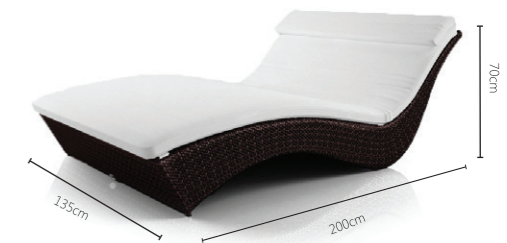

MONTE CARLO

sea shell

natural

tropical brown

Ergonomic sunlounger, available as single or double version.
Sidetable incl. granite.

Single Sunlounger:
Double Sunlounger:

Weaving Colour: tropical brown
Weaving Colour: tropical brown
Cushion Colour: sand

Details & Dimensions

Pool / Terrace

Weave Category: d

tropical brown 027 natural 026 sea shell 025

MONTE CARLO Single Sunlounger

Article-No. 10745

17 kg / 1.12 cbm

MONTE CARLO Double Sunlounger

Article-No. 10746

24.5 kg / 1.89 cbm

MONTE CARLO Sidetable incl. granite

Article-No. 10727

5 kg / 0.09 cbm

Fabric Colours

Colour choices:

Plain Colours: