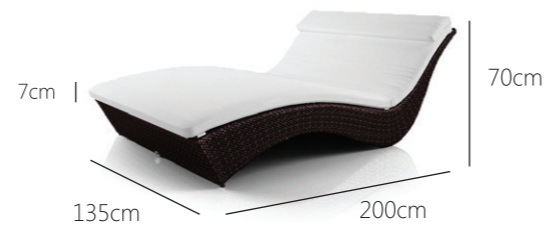

MONTE CARLO

sea shell

natural

tropical brown

Ergonomic sunlounger, available as single or double version.
Sidetable incl. granite.

Single Sunlounger:
Double Sunlounger:

Weaving Colour: tropical brown
Weaving Colour: tropical brown
Cushion Colour: sand

Details & Dimensions

Pool / Terrace

Weave Category: d

tropical brown 027 natural 026 sea shell 025

MONTE CARLO Single Sunlounger

Article-No. 10745

17 kg / 1.12 cbm

MONTE CARLO Double Sunlounger

Article-No. 10746

24.5 kg / 1.89 cbm

MONTE CARLO Sidetable incl. granite

Article-No. 10727

5 kg / 0.09 cbm

Fabric Colours

Colour choices:

Plain Colours: