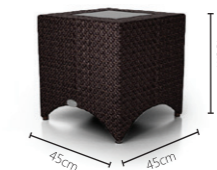

MONTE CARLO

sea shell

natural

tropical brown

Ergonomic sunlounger, available as single or double version.
Sidetable incl. granite.

Single Sunlounger:
Double Sunlounger:

Weaving Colour: tropical brown
Weaving Colour: tropical brown
Cushion Colour: sand

Details & Dimensions

Pool / Terrace

Weave Category: d

tropical brown 027 natural 026 sea shell 025

MONTE CARLO Single Sunlounger

Article-No. 10745

17 kg / 1.12 cbm

MONTE CARLO Double Sunlounger

Article-No. 10746

24.5 kg / 1.89 cbm

MONTE CARLO Sidetable incl. granite

Article-No. 10727

5 kg / 0.09 cbm

Fabric Colours

Colour choices:

Plain Colours: