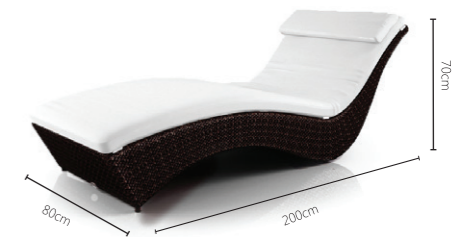

MONTE CARLO

sea shell

natural

tropical brown

Ergonomic sunlounger, available as single or double version.
Sidetable incl. granite.

Single Sunlounger:
Double Sunlounger:

Weaving Colour: tropical brown
Weaving Colour: tropical brown
Cushion Colour: sand

Details & Dimensions

Pool / Terrace

Weave Category: d

tropical brown 027 natural 026 sea shell 025

MONTE CARLO Single Sunlounger

Article-No. 10745

17 kg / 1.12 cbm

MONTE CARLO Double Sunlounger

Article-No. 10746

24.5 kg / 1.89 cbm

MONTE CARLO Sidetable incl. granite

Article-No. 10727

5 kg / 0.09 cbm

Fabric Colours

Colour choices:

Plain Colours: