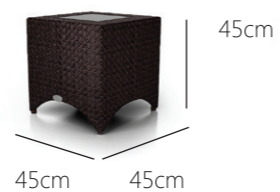

Article-No. 10746

24.5 kg / 1.89 cbm

MONTE CARLO Sidetable incl. granite

Article-No. 10727

5 kg / 0.09 cbm

Fabric Colours

Colour choices:

Plain Colours: